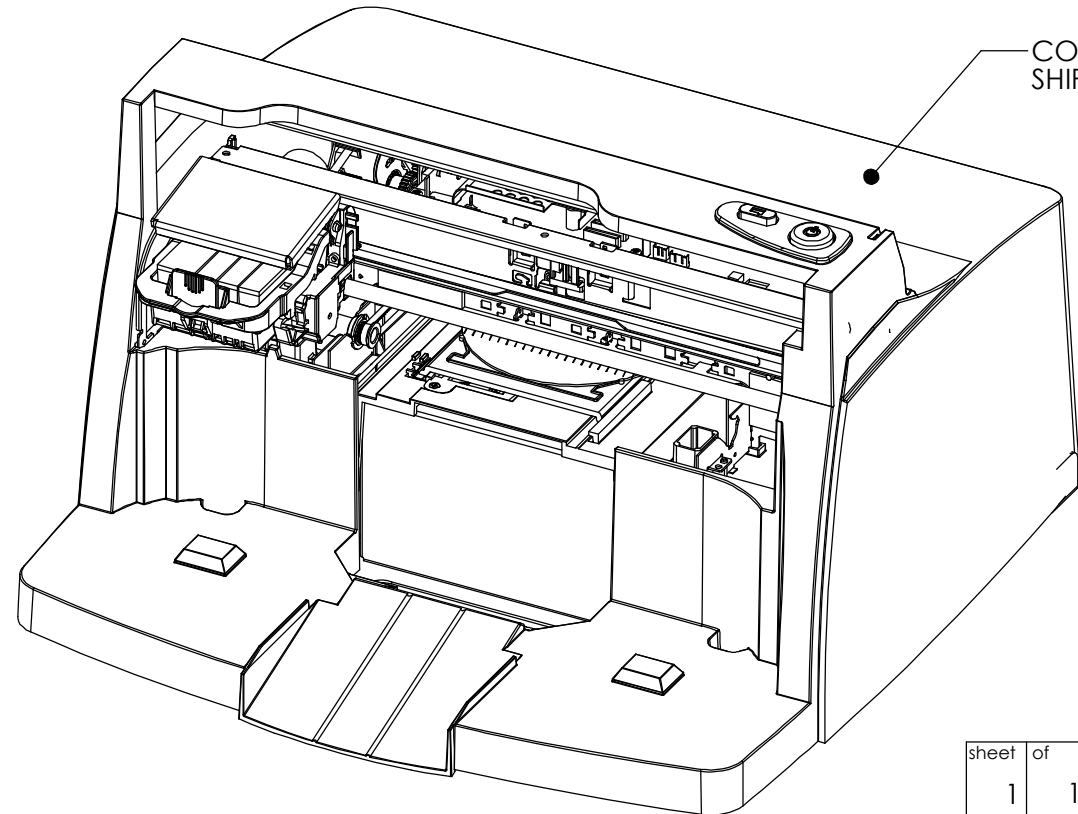

disc-tray fully extended

drawn by	EH	date	2011-01-19	PRIMERA TECHNOLOGY, INC. This document is the property of PRIMERA Technology, Inc. It contains confidential and proprietary information. Unauthorized duplication or disclosure is prohibited.	third angle projection 	do not scale dwg	project	Bravo 3	
dim units	x.xx lin tol	mm [in]	part description				LAYOUT-4100 DISC PRINTER	part id	063529
scale	x.xx lin tol	1:4	sheet				1	of	1
size	x.xx ang tol	B							