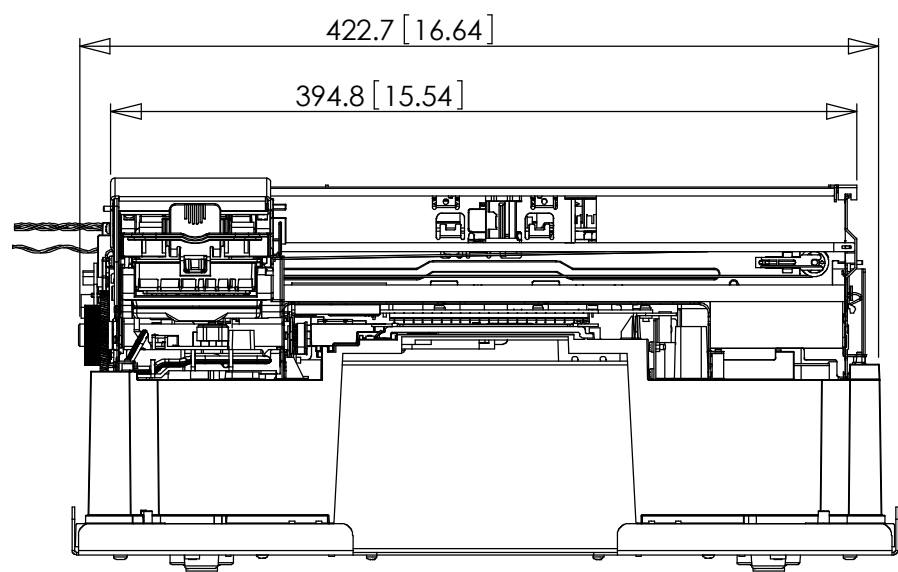

disc-tray fully extended

drawn by	EH	date	2011-01-19	PRIMERA TECHNOLOGY, INC. This document is the property of PRIMERA Technology, Inc. It contains confidential and proprietary information. Unauthorized duplication or disclosure is prohibited.	third angle projection 	do not scale dwg	project	Bravo 3	
dim units	x.xx lin tol	mm [in]	part description				LAYOUT-4100 DISC PRINTER	part id	063529
scale	x.xx lin tol	1:4	sheet				1	of	1
size	x.xx ang tol	B							